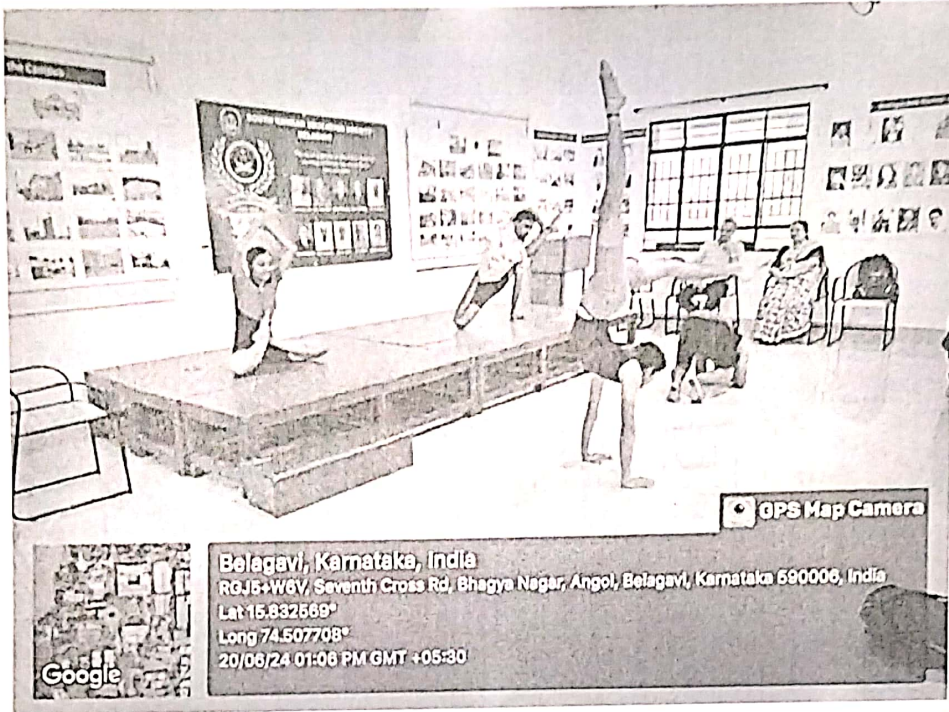

Any other relevant information:
YOGA Day (NSS UNIT) GIRLS performed as instructor

Aishwarya N, Shubhangi K, Nakosha M, Vaishnavi B participated in Karnataka Sports Championships

IQAC Co-ordinator
GSS College, Belagavi

PRINCIPAL
G.S.Sc. College, Belagavi

Head
Dept. of Botany
GSS College, Belagavi