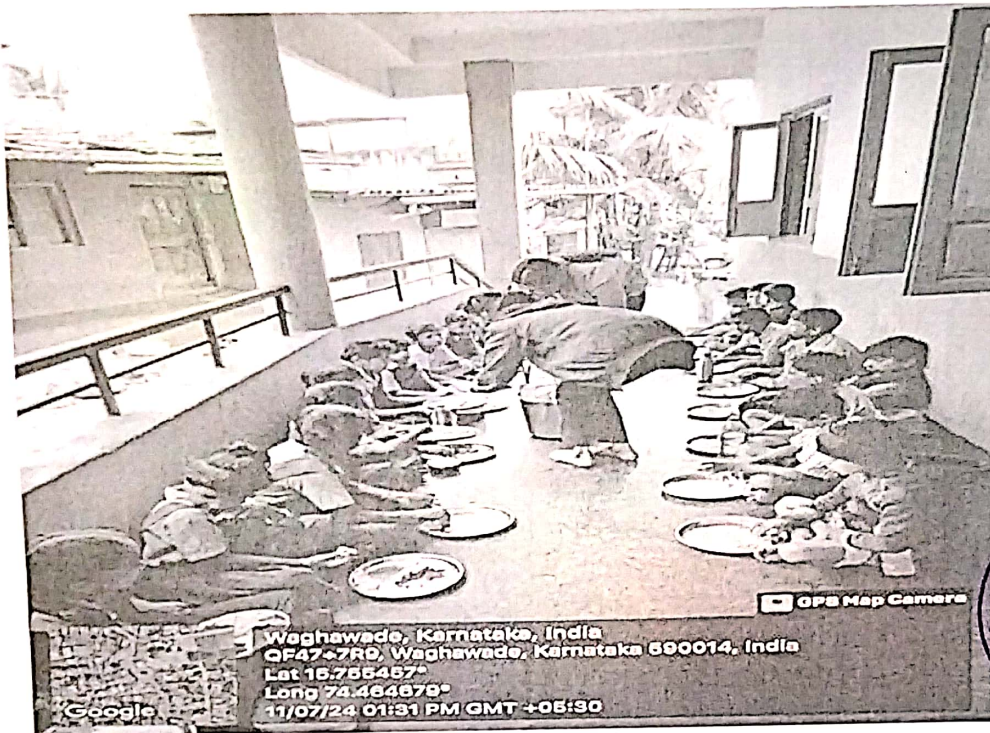

Community service (girls) NSS

IQAC Co-ordinator
GSS College, Belagavi

PRINCIPAL
G.S.Sc. College, Belagavi

Head
Dept. of Botany
GSS College, Belagavi