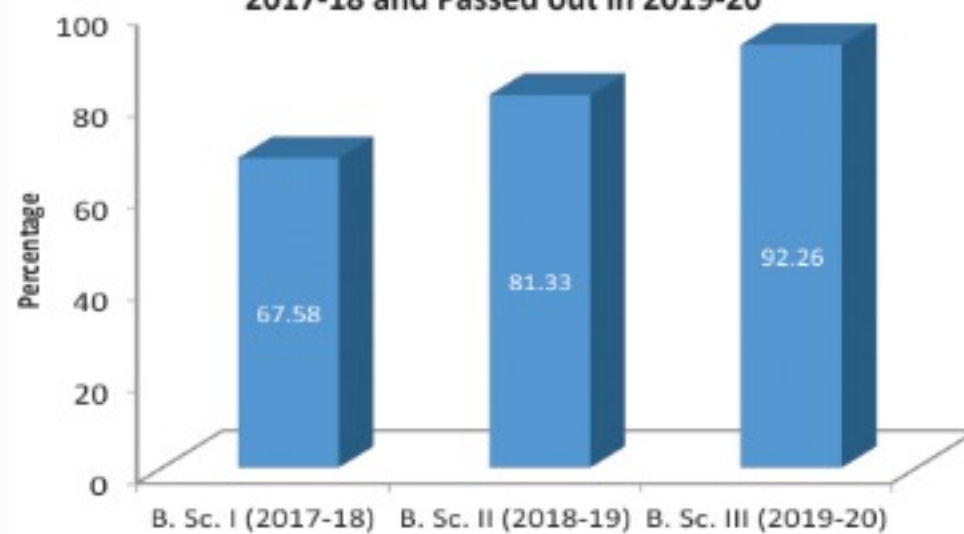

DEPARTMENT OF ZOOLOGY - PERFORMANCE OF STUDENTS

Performance of Students admitted in 2013-14 and Passed out in 2015-16

Performance of Students Admitted in 2014-15 and Passed out in 2016-17

Performance of Students Admitted in 2015-16 and Passed out in 2017-18

Performance of Students Admitted in 2016-17 and Passed out in 2018-19

Performance of Students Admitted in 2017-18 and Passed out in 2019-20

No. of Students opted Zoology for Graduation (Year wise)

DEPARTMENT OF ZOOLOGY - PASS PERCENTAGE